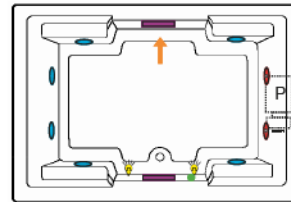

Platinum Series