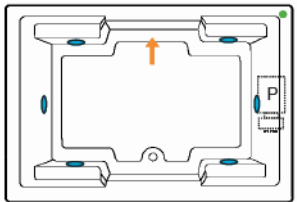

Builder Series