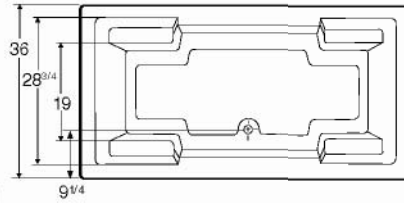

Always check the website for the most updated specifications: www.americh.com

Tub pictured with optional grab bars and waste & overflow.

All bathtub dimensions are $\pm 1/2"$.

CODES AND COMPLIANCE

Americh products meet or exceed the following standards:

MATERIAL

Acrylic

DIMENSIONS

72" x 36" x 21" (1829 x 914 x 533 mm)

Whirlpool Operating Gallons = 55 (Liters = 208)

Gallon to Overflow = 80 (Liters = 303)

ELECTRICAL REQUIREMENTS

Americh recommends one 20 amp ground fault circuit interrupter (GFCI) for each power supply provided with the bathtub.