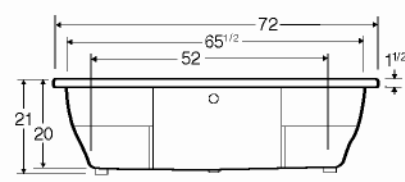

Always check the website for the most updated specifications: www.americh.com

Tub pictured with optional grab bars and waste & overflow.

All bathtub dimensions are $\pm 1/2"$.

CODES AND COMPLIANCE

Americh products meet or exceed the following standards:

MATERIAL

Acrylic

DIMENSIONS

72" x 36" x 21" (1829 x 914 x 533 mm)

Whirlpool Operating Gallons = 55 (Liters = 208)

Gallon to Overflow = 80 (Liters = 303)

ELECTRICAL REQUIREMENTS

Americh recommends one 20 amp ground fault circuit interrupter (GFCI) for each power supply provided with the bathtub.