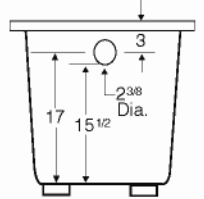

Always check the website for the most updated specifications: www.americh.com

Tub pictured with optional grab bars and waste & overflow.

All bathtub dimensions are $\pm 1/2"$.

CODES AND COMPLIANCE

Americh products meet or exceed the following standards:

MATERIAL

Acrylic

DIMENSIONS

72" x 36" x 21" (1829 x 914 x 533 mm)

Whirlpool Operating Gallons = 55 (Liters = 208)

Gallon to Overflow = 80 (Liters = 303)

ELECTRICAL REQUIREMENTS

Americh recommends one 20 amp ground fault circuit interrupter (GFCI) for each power supply provided with the bathtub.

= option is available
 = standard on Platinum Series
 = option is not available

INSTALLATION TIPS

- Install product according to Owners Manual and local codes.
- All units with an Airbath III may be 1 1/2 - 2 1/2" higher than stated.
- Any whirlpool or Airbath® unit requires an access panel.
- Hot water supply should be 65-75% of tub capacity or greater. Always consult your local plumber for recommendations as installations will vary.
- When ordering for undermount installation, always advise Americh to assure there are no issues with deck mounted controls.
- Dimensions for undermount installation should be taken directly from the bathtub.
- Cut-out dimension: 70" x 34"